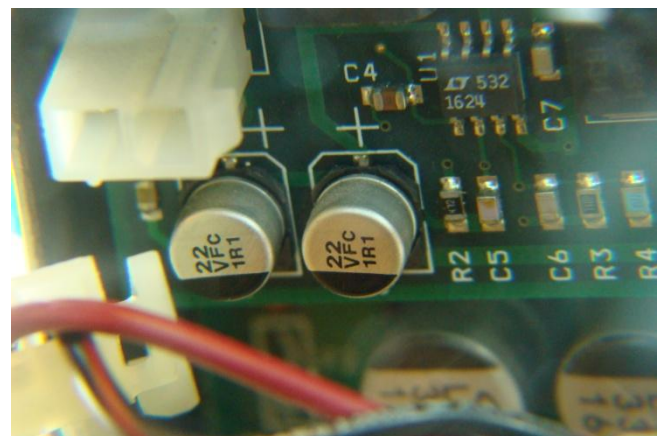

# MY SLOT NOTES

**RESULT = Robert E Sult**  
**For the best reSULT conSULT SULT**

## IGT Barcrest Display

**Problem: Blacked out**

Replacing C2 & C3 (22uF 100V) so far has fixed the problem.