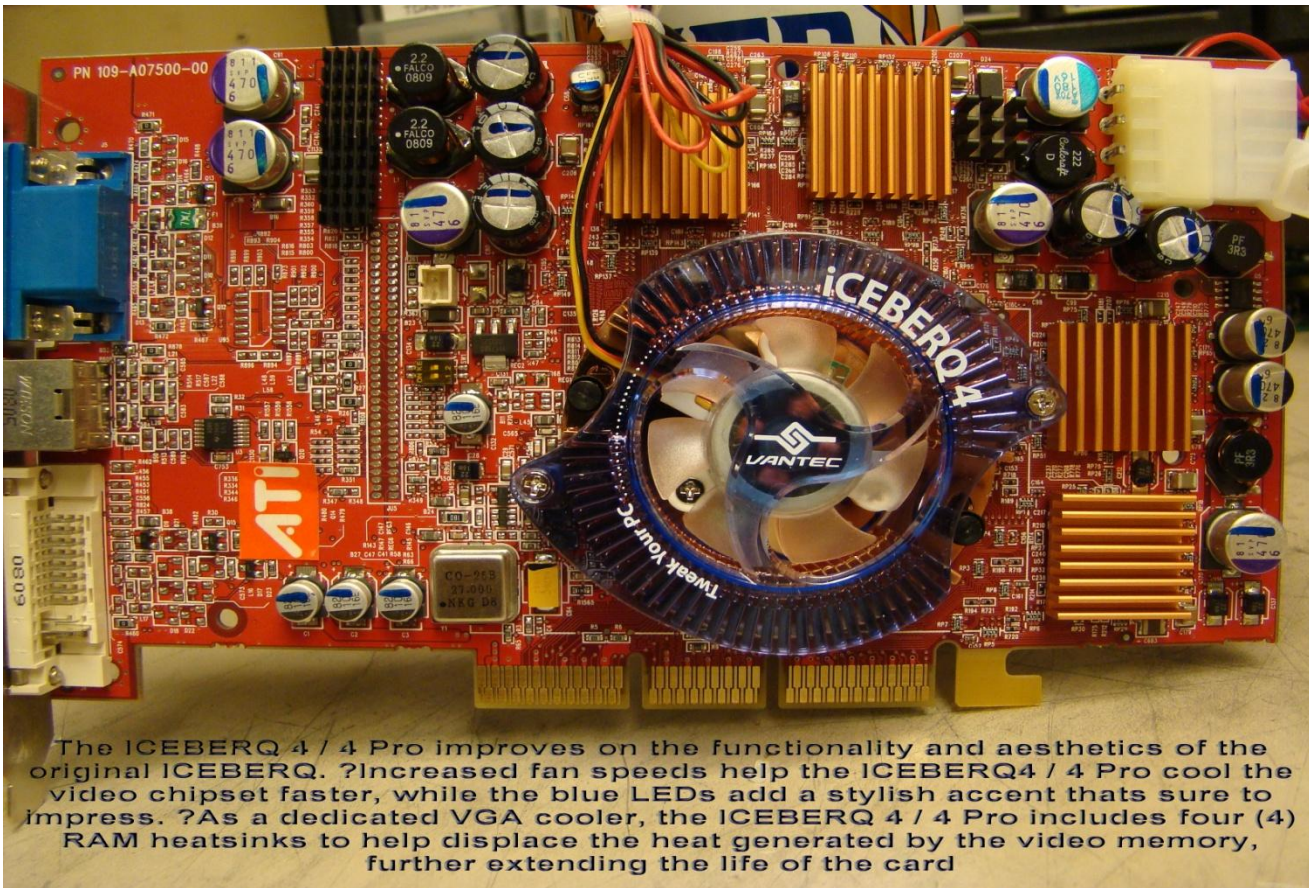

MY SLOT NOTES

RESULT = Robert E Sult

For the best reSULT conSULT SULT

IGT Trim line Fans

Most of the time the video card will be good - but the fan went bad and need to be changed

We use

About \$14.00

The ICEBERQ 4 / 4 Pro improves on the functionality and aesthetics of the original ICEBERQ. Increased fan speeds help the ICEBERQ4 / 4 Pro cool the video chipset faster, while the blue LEDs add a stylish accent that's sure to impress. As a dedicated VGA cooler, the ICEBERQ 4 / 4 Pro includes four (4) RAM heatsinks to help displace the heat generated by the video memory, further extending the life of the card