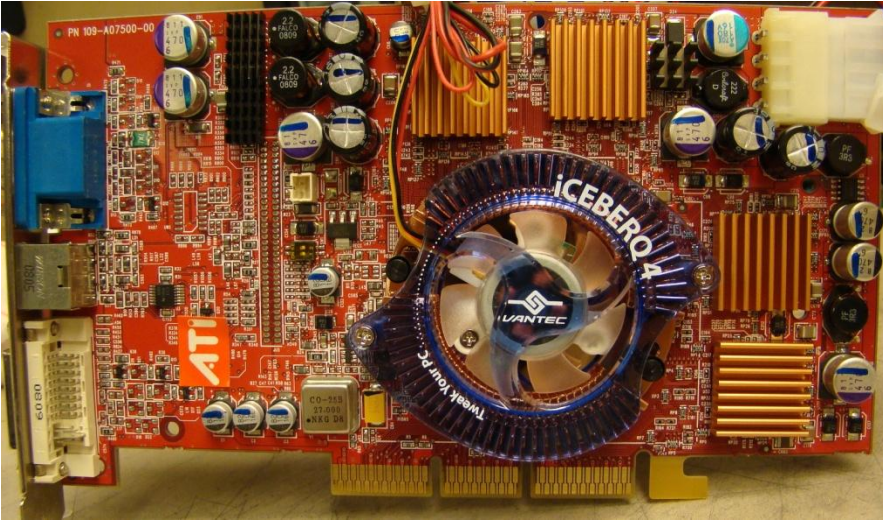

MY SLOT NOTES

RESULT = Robert E Sult

For the best reSULT conSULT SULT

IGT Trim line Fans

Most of the time the video card will be good - but the fan went bad and need to be changed

We use

About \$14.00

The ICEBERQ 4 / 4 Pro improves on the functionality and aesthetics of the original ICEBERQ. Increased fan speeds help the ICEBERQ4 / 4 Pro cool the video chipset faster, while the blue LEDs add a stylish accent that's sure to impress. As a dedicated VGA cooler, the ICEBERQ 4 / 4 Pro includes four (4) RAM heatsinks to help displace the heat generated by the video memory, further extending the life of the card